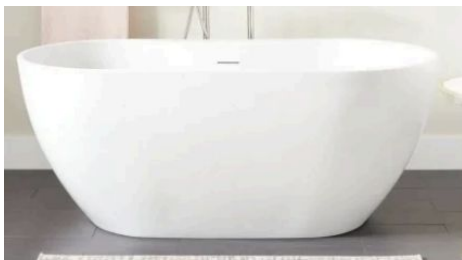

Sink  
(2)

Shower Walls  
12" x 24"  
Pattern:  
Stacked/Horizontal

Bath Floor  
3" x 12"  
Pattern: Chevron

Vanity Cabinets  
Shiloh, Napa,  
micro-shaker  
Color: White

Plumbing  
Fixtures

Tub & Tub  
Faucet