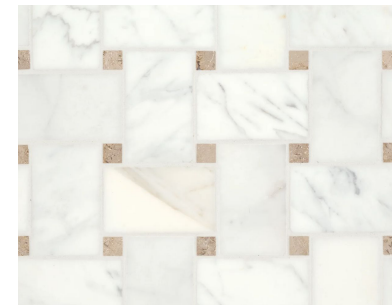

basketweave  
variation

Cabinets  
Mantra  
Color: White  
Snow

Plumbing  
Fixtures

Cabinet  
Hardware

Bath Floor/Shower  
Floor  
Color: Honed Marble in  
Calacatta with Jura Beige  
Dot