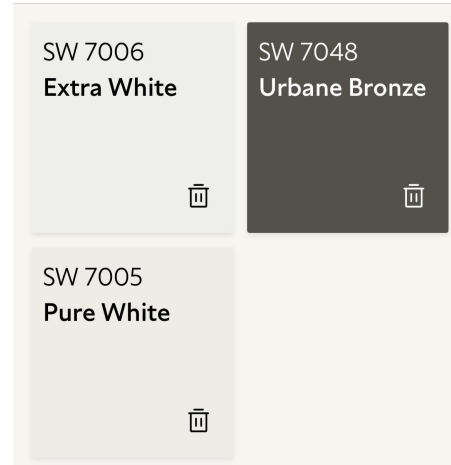

# EXTERIOR SELECTIONS

Garage side light  
(1)

Exterior - Coach  
Lights - GAS

Front Door  
Hardware -  
Kwikset

T&G - Synergy  
Wood Product  
(Ebony)

SW 7006  
Extra White

SW 7048  
Urbane Bronze

SW 7005  
Pure White