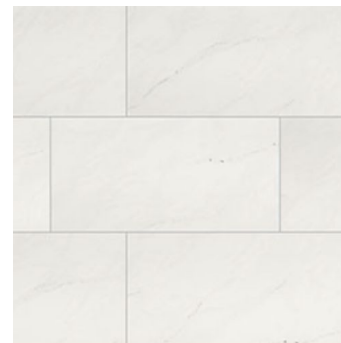

# Pool Bath

Concept Photo

Toilet

Mirror  
29" x 36"

Cabinets  
Vanity w/quartz  
countertop  
Color:White

Shower Walls  
Mosaic

Shower Floor  
Penny  
Color: Carrara

Bathroom Floor  
12" x 24"  
HORIZONTAL, 70/30