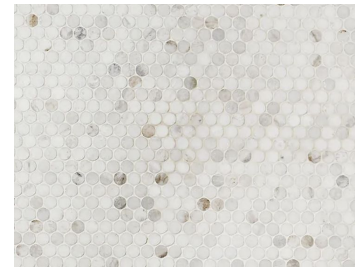

Cabinets  
Shiloh, Napa,  
Color: White Oak, Straw

Countertop  
Quartz  
Color: Abaco White

Shower Floor  
Niche  
Marble Penny Round  
Mosaic

Cabinet  
Hardware