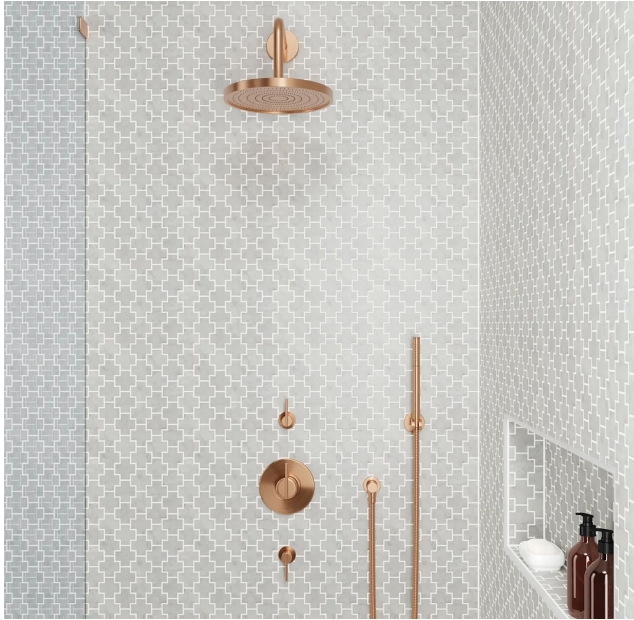

Pool Bath

Concept Photo

Toilet