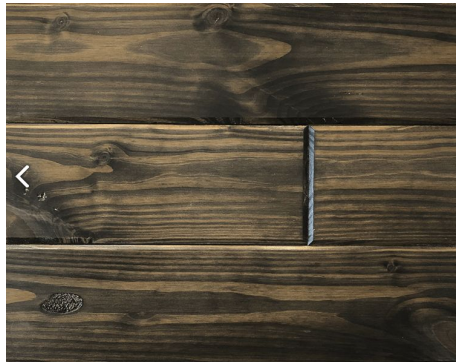

Front Door, Garage Door
Iron Ore SW7069

T&G - Synergy
Wood Product
Color: Ebony