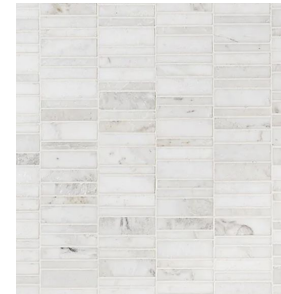

Shower Head
Wall/Accent Wall
Mosaic