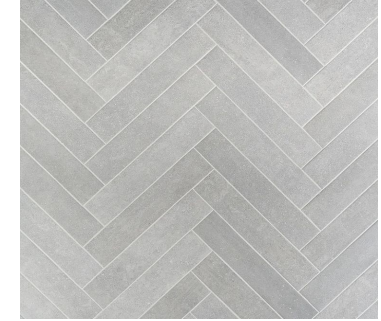

Floors
Location: Laundry
Room

4" x 19"
Herringbone