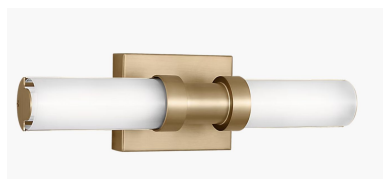

# EXTERIOR SELECTIONS

Exterior Sconces  
(hanging light is added)  
Color: Matte Black

Front Door  
Hardware  
Kwikset  
Color: Matte  
Black

Exterior Paint Colors

Body, trim, corbels  
Pure White SW7005

Front Door, Garage Door  
Iron Ore SW7069

# POWDER BATH

Flooring

Toilet

Vanity Light

Vanity  
36" vanity with solid top

Mirror

Faucet

Trim  
Wainscoting

# GUEST BATH - SHOWER

Vanity Light

Countertop  
Quartz  
Color: Abaco White

Toilet

Undermount Sink  
Color: White

Mirror  
24" x 36"  
Color: Gold

Cabinet Style  
Shiloh, Napa  
Color: Straw - Rift-cut White oak