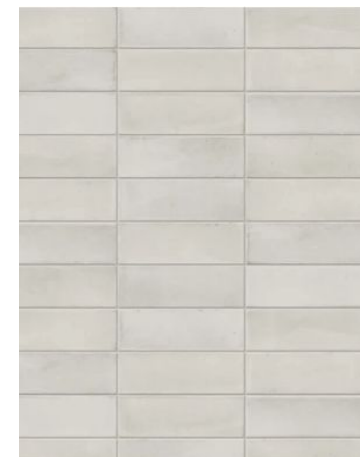

Wall Tile
2" x 6"
Color: Oat
Pattern:
Vertical/Stacked