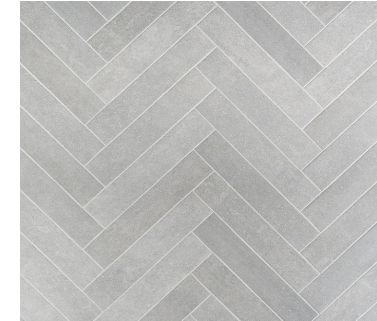

Undermount Sink
Color: White

Toilet

LAUNDRY ROOM

Cabinets
Laundry Room
Legacy
Shaker/Lucca
Color: Frost

Countertop
Quartz
Location: Laundry Room
Color: Abaco White

Backsplash
(laundry room)
2" x 8" subway
Pattern: 70/30