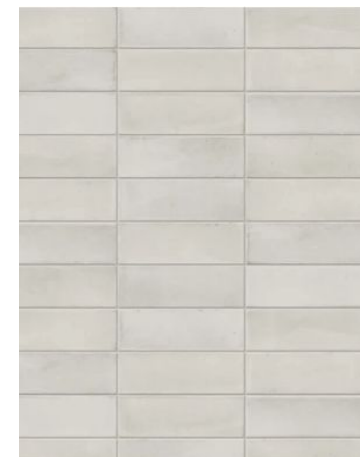

Undermount Sink
Color: White

Mirror
24" x 36"
Color: Gold

Cabinet Style
Shiloh, Napa
Color: Straw - Rift-cut White
oak

Shower Floor
Penny Tile
Color: Carrara

Bath Floor
Leona 12 x 12
Armani Gray
Pattern: Diagonal