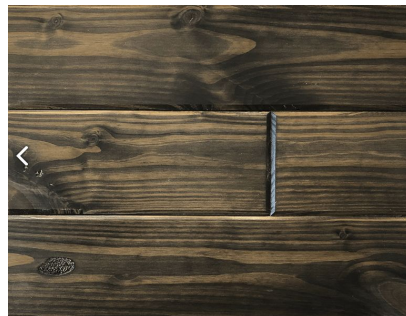

4110 W. San Luis St

mobleey
HOMES | CUSTOM

moble
HOMES | CUSTOM

EXTERIOR SELECTIONS

Exterior Sconces
(hanging light is added)
Color: Matte Black

Front Door
Hardware
Kwikset
Color: Matte
Black

SW 7005
Pure White

SW 7649
Silverplate

SW 7069
Iron Ore

Exterior Paint Colors

Front Door, corbels
Iron Ore SW7069

Body, columns, trim
Pure White SW7005

Garage Door
Silverplate SW7649

4x8 Brick Pavers
Color: Granite

Exterior - Lanai
Fan

T&G - Synergy
Wood Product
Color: Ebony

Brick
Austin 200

Paver Pattern

INTERIOR FEATURES

Interior Paint Colors

Extra White SW7006 - Interior
Doors, Trim

Pure White SW7005 - Walls, Ceiling

Grand Living
Color: Matte Black

Master Bedroom,
Study
Color: Matte Black

Floor
Location:
Throughout
(except wet areas)

Secondary
bedrooms, loft,
Color: White

Interior Door
Hardware
Kwikset Halifax
Color: Matte Black

Interior Door
2 Panel Smooth