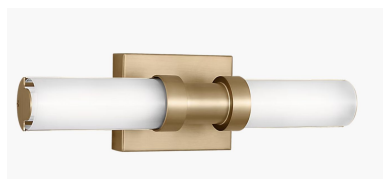

4110 W. San Luis St

mobleey
HOMES | CUSTOM

moble
HOMES | CUSTOM

EXTERIOR SELECTIONS

Exterior Sconces
(hanging light is added)
Color: Matte Black

Front Door
Hardware
Kwikset
Color: Matte
Black

SW 7005
Pure White

SW 7649
Silverplate

SW 7069
Iron Ore

Exterior Paint Colors

Front Door, corbels
Iron Ore SW7069

Body, columns, trim
Pure White SW7005

Garage Door
Silverplate SW7649

4x8 Brick Pavers
Color: Granite

Exterior - Lanai
Fan

Countertop
Quartzite/Dolomite

ZEPHYR
ZEPHYRONLINE.COM

moble
HOMES | CUSTOM

POWDER BATH

Concept Photo

Trim Detail

Vanity Light

Vanity
36" vanity with solid top

Mirror
30" x 40"

Faucet

Floor

Toilet

GUEST BATH - SHOWER

Vanity Light

Countertop
Quartz
Color: Abaco White

Toilet