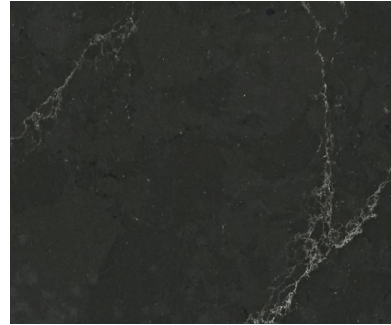

Countertop
Quartz