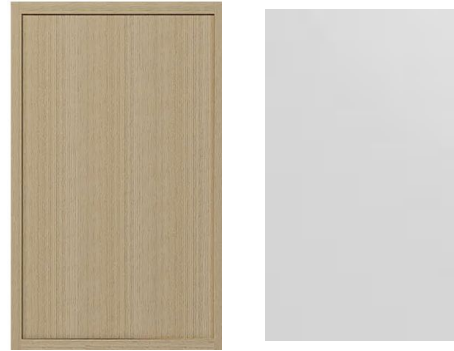

Cabinets
Shiloh, Napa
Color: Straw, White oak with
black upper cabinet details
(see inspo)
Hood - Flat Panel, Arctic White