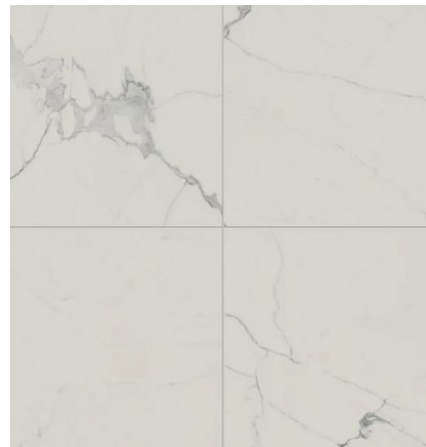

Floor Tile
24" x 24"
Pattern: Stacked/Straight